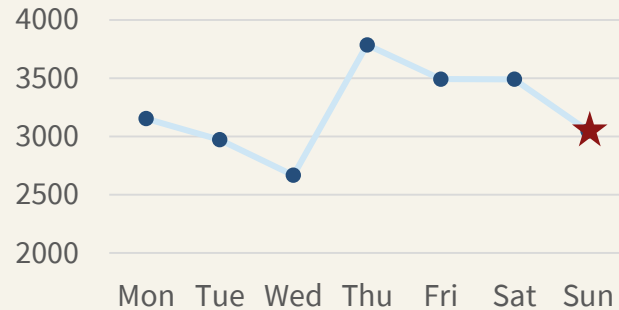

Gio (User)

Gio (User)

How many new confirmed cases in Italy today?

Gio (User)

How many new confirmed cases in Italy today?

3047

Almond (VA)

Gio (User)

How many new confirmed cases in Italy today?

3047

Almond (VA)

There are 3047 new cases today.

Almond (VA)

Gio (User)

Gio (User)

What is the size of Stanford
Campus?