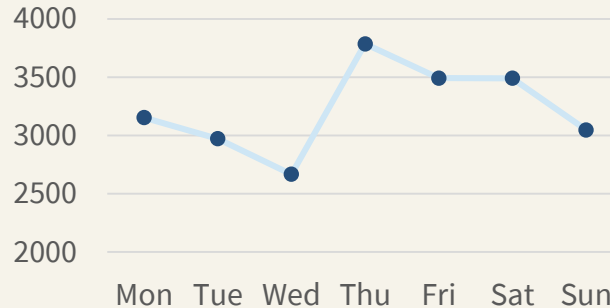

Gio (User)

Gio (User)

How was the status of coronavirus in Italy last week?

Gio (User)

How was the status of coronavirus in Italy last week?

New confirmed cases by day: Monday: 3153, Tuesday: 2972, Wednesday: 2667, Thursday: 3786, Friday 3493, Saturday 3491, Sunday 3047.

Almond (VA)

Gio (User)

How was the status of coronavirus in Italy last week?

New confirmed cases by day: Monday: 3153, Tuesday: 2972, Wednesday: 2667, Thursday: 3786, Friday 3493, Saturday 3491, Sunday 3047.

Almond (VA)

New confirmed case daily is shown below:

Almond (VA)

Result Representation: Charts for Data Sequences

Result Representation: Charts for Data Sequences

- Google Assistant shows charts already?
 - Only for a small set of queries
 - Stock price, coronavirus
 - No customization
 - No support for increase rate of new cases; weekly new cases; comparison between two countries; or confirmed cases / population

Result Representation: Charts for Data Sequences

- Google Assistant shows charts already?
 - Only for a small set of queries
 - Stock price, coronavirus
 - No customization
 - No support for increase rate of new cases; weekly new cases; comparison between two countries; or confirmed cases / population
- A fully automatic way to present data sequences